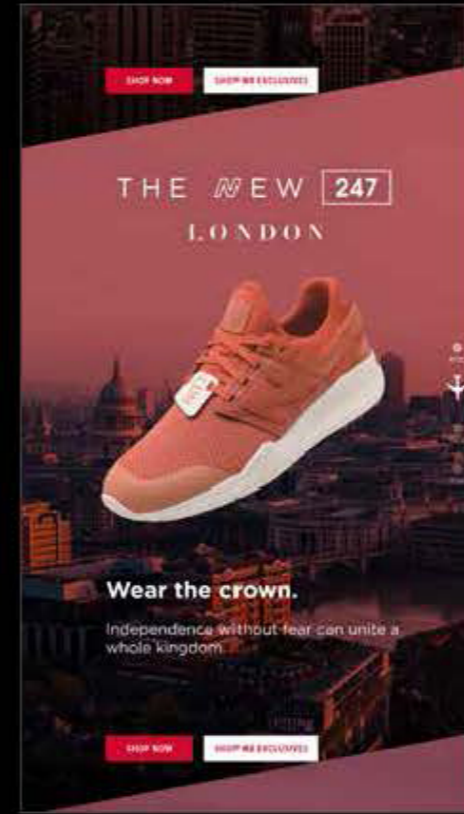

SITE OVERVIEW

Our site design utilizes four modules that pair The New 247 Timezones colorways with the city skylines that inspired them.

DESKTOP SITE OVERVIEW: TRANSITION

As visitors scroll down, the next shoe's content transitions on with a graphic wipe.