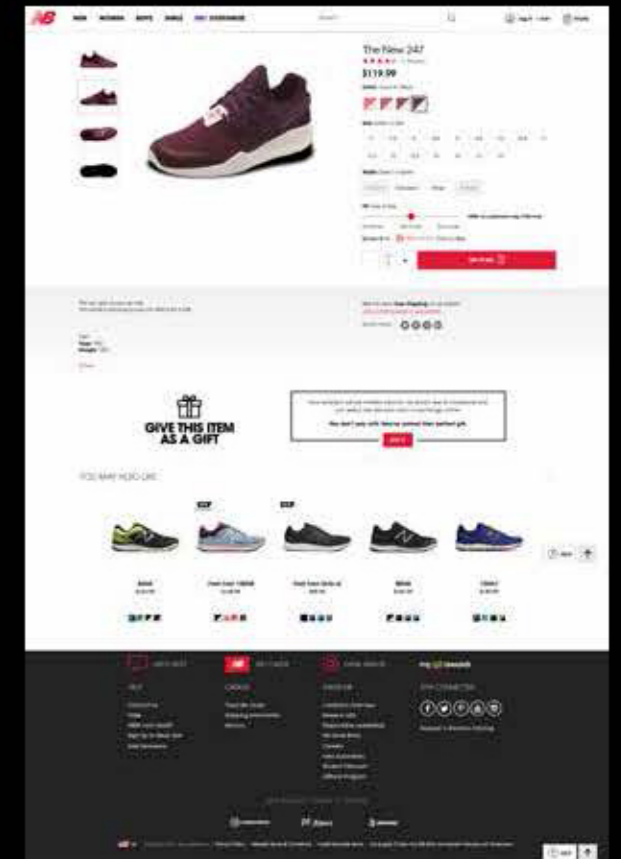

DESKTOP SITE OVERVIEW: PURCHASE PAGE

A standard NB.com purchase page for every colorway.

THE NEW 247 NEW YORK

BOUND FOR EVERY BOROUGH.

In a city on the move the best views are in front.

SHOP NOW

SHOP NB EXCLUSIVES

NYC

LON

SHA

TOK

THE NEW 247 LONDON

WEAR THE CROWN.

Independence without fear can unite a whole Kingdom.

SHOP NOW

SHOP NB EXCLUSIVES

NYC

LON

SHA

TOK

THE NEW 247 SHANGHAI

老城区的新景点。

在仅有2400万人口的地方大显腿脚而出。