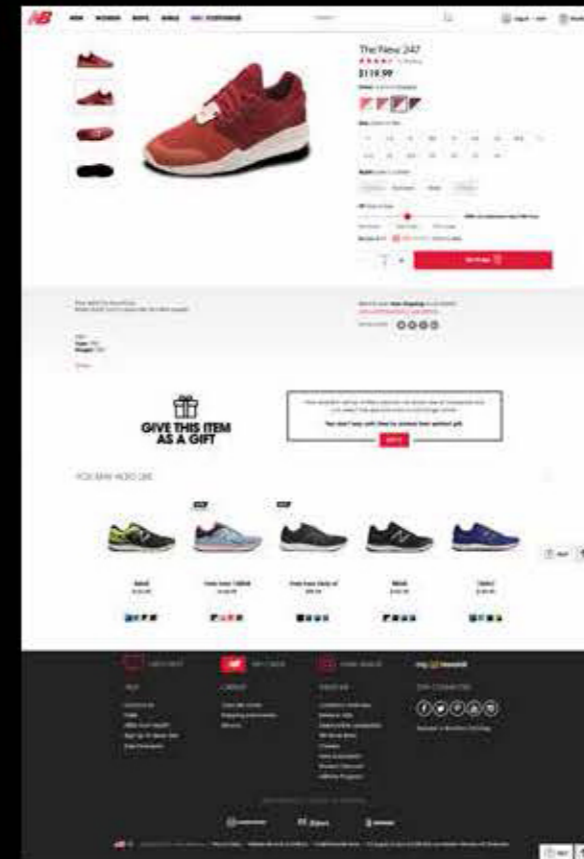

DESKTOP SITE OVERVIEW: PURCHASE PAGE

A standard NB.com purchase page for every colorway.

THE NEW 247 NEW YORK

BOUND FOR EVERY BOROUGH.

In a city on the move the best views are in front.

SHOP NOW

SHOP NB EXCLUSIVES

NYC

LON

SHA

TOK

THE NEW 247 LONDON

WEAR THE CROWN.

Independence without fear can unite a whole Kingdom.

SHOP NOW

SHOP NB EXCLUSIVES

NYC

LON

SHA

TOK

THE NEW 247 SHANGHAI

老城区的新景点。

在仅有2400万人口的地方大显腿脚而出。