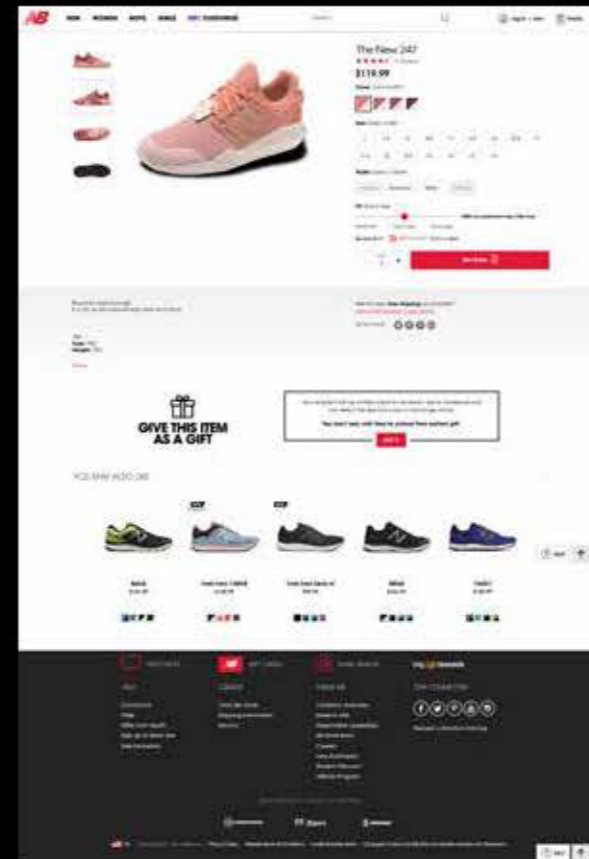

DESKTOP SITE OVERVIEW: PURCHASE PAGE

A standard NB.com purchase page for every colorway.

THE NEW 247 NEW YORK

BOUND FOR EVERY BOROUGH.

In a city on the move the best views are in front.

SHOP NOW

SHOP NB EXCLUSIVES

NYC

LON

SHA

TOK

THE NEW 247 LONDON

WEAR THE CROWN.

Independence without fear can unite a whole Kingdom.

SHOP NOW

SHOP NB EXCLUSIVES

NYC

LON

SHA

TOK

THE NEW 247 SHANGHAI

老城区的新景点。

在仅有2400万人口的地方大显腿脚而出。