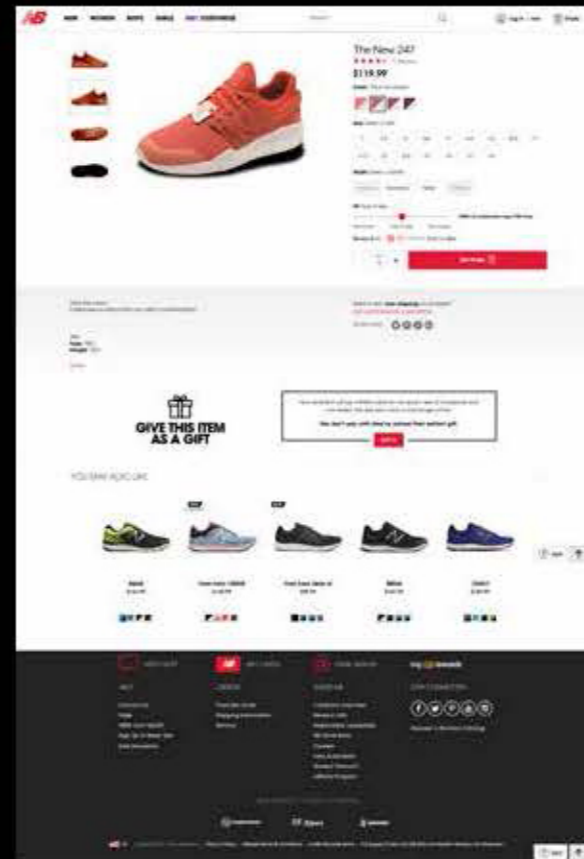

DESKTOP SITE OVERVIEW: PURCHASE PAGE

A standard NB.com purchase page for every colorway.

THE NEW 247 NEW YORK

BOUND FOR EVERY BOROUGH.

In a city on the move the best views are in front.

SHOP NOW

SHOP NB EXCLUSIVES

NYC

LON

SHA

TOK

THE NEW 247 LONDON

WEAR THE CROWN.

Independence without fear can unite a whole Kingdom.

SHOP NOW

SHOP NB EXCLUSIVES

NYC

LON

SHA

TOK

THE NEW 247 SHANGHAI

老城区的新景点。

在仅有2400万人口的地方大显腿脚而出。